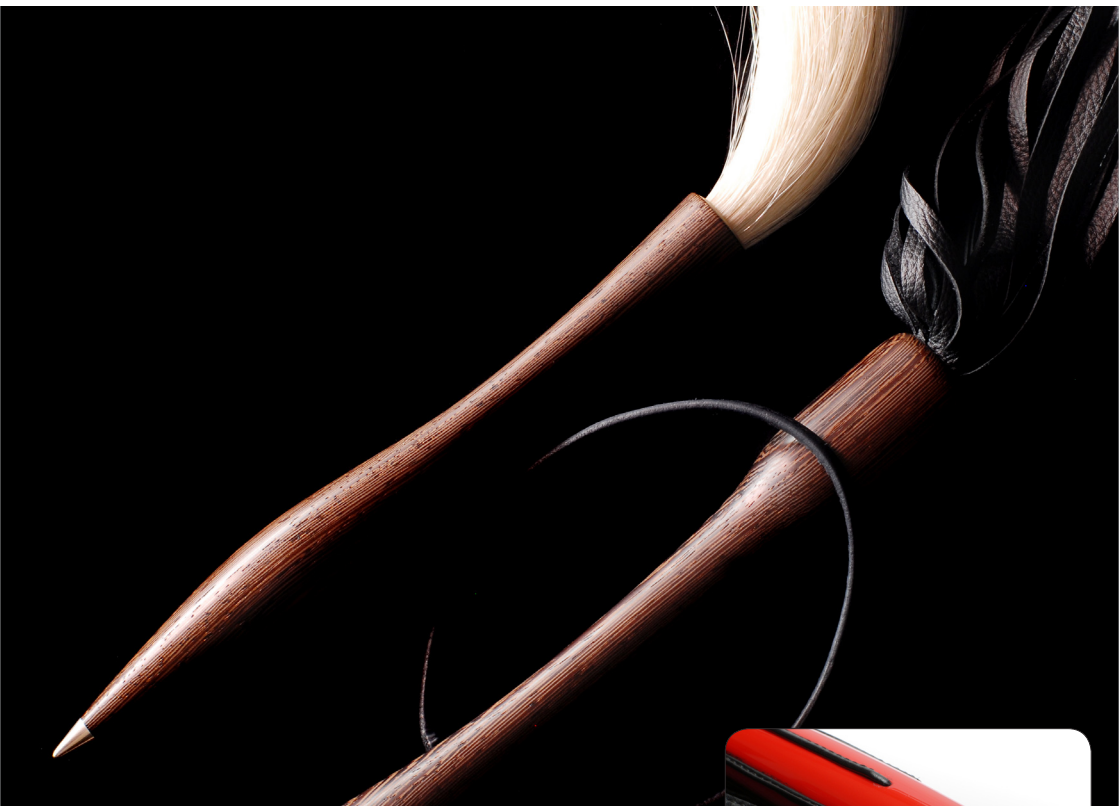

WHIPCRAFT
www.whipcraft.com

The COLLECTION